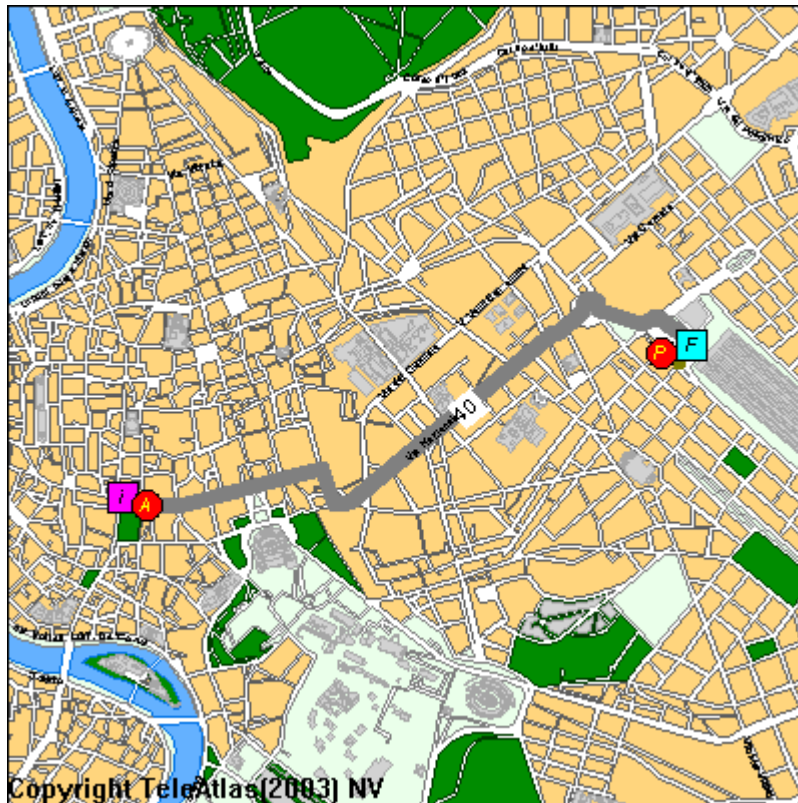

2. FROM CIAMPINO AIRPORT to UNI NETTUNO

SCHIAFFINI – ATRAL LINES (ARRIVALS EXIT, Gate 2)

- Ciampino Airport – ROMA TERMINI

Departures: daily, 6.30 a.m. - 11.45 p.m

Time: 40 min

Fare: € 3.90 one way
€ 6.90 return

TERRAVISION SERVICE CIAMPINO AIRPORT (OUTSIDE DEPARTURES)

- Ciampino Airport – ROMA TERMINI

Departures: daily, 4.30 a.m. - 9.20 p.m

Time: 40 min

Fares: €4 one way (online)/ €6 (ROMA TERMINI ticket counter)
€8 return trip (online)

Times and fares may be subject to change. Further information and the latest updates may be found at www.terravision.eu

Taxi

Fare: €35 to and from Ciampino Airport – The Aurelian Walls

Useful websites: www.atac.roma.it, www.tuttocitta.it, www.trenitalia.it